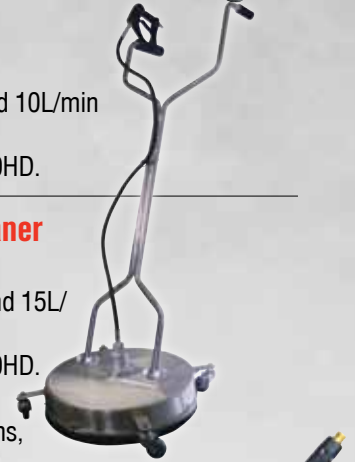

PS3000HD & PS2500HD Nozzles - .030

Black: #H2500-B   Green: #H2500-G
White: #H2500-W   Red: #H2500-R
Yellow: #H2500-Y

PS4200HD Nozzles - .045

Black: #H2500-B   Green: #PS4200-G
White: #PS4200-W   Red: #PS4200-R
Yellow: #PS4200-Y

Turbo Nozzles

#35: #AB9927 Fits PS2500 & PS3000 High Pressure Cleaners.

#40: #AB9928 Fits PS4200 High Pressure Cleaner.

Foaming Lance

#L66020053

- M22 with 1 Litre Tank
- Suits all Powershot machines and many other models.

Pipe Cleaning Hose & Nozzle

15m Kit: #41058 **$271.⁸⁸**
30m Kit: #410584 **$410.⁶⁵**

Pipe/drain cleaning hose and stainless steel 'torpedo' head with 3 rear firing jets. This 'torpedo' heads fires through the pipe, pulling itself through while cleaning the pipe behind as it goes.

3/8" x 10m Rubber Hose

#PJ2500-10

- Complete with quick release couplings, suits PS2500.

3/8" x 15m Monster Hose

#F7106249

- Complete with quick release couplings, suits PS2500HD, PS3000 & PS4200.

18" Round Floor Cleaner

#PS18SSFC

- Suitable for machines 3000psi and 10L/min or greater
- Designed for use with the PS3000HD.

21" Heavy Duty Surface Cleaner

#PS21SSFC

- Suitable for machines 3000psi and 15L/min or greater.
- Designed for use with the PS4200HD.
- These rotary cleaners make quick work of cleaning tasks on footpaths, forecourts and carparking areas.

UFO Round Cleaner

#41850

- Maximum pressure 2600psi
- 10 Litres/min
- Designed for use with the PS2500HD.

15" Telescopic Wand

#PS18TSW

- 5 sections
- Suitable for all Powershot models.

Handgun

#F7103240

- 5075psi
- 3/8 Plug x M22-F Out
- Suitable for all Powershot models.

Replacement Lance Assemblies

16" : #H2500-A12

24" : #H2500-A9

1m : #PS4200-LA

- M22 Gun Connection
- Quick Connect Nozzle Connection.

1m Extension Lance Assembly

#41154

- M22 - M22 Connections.